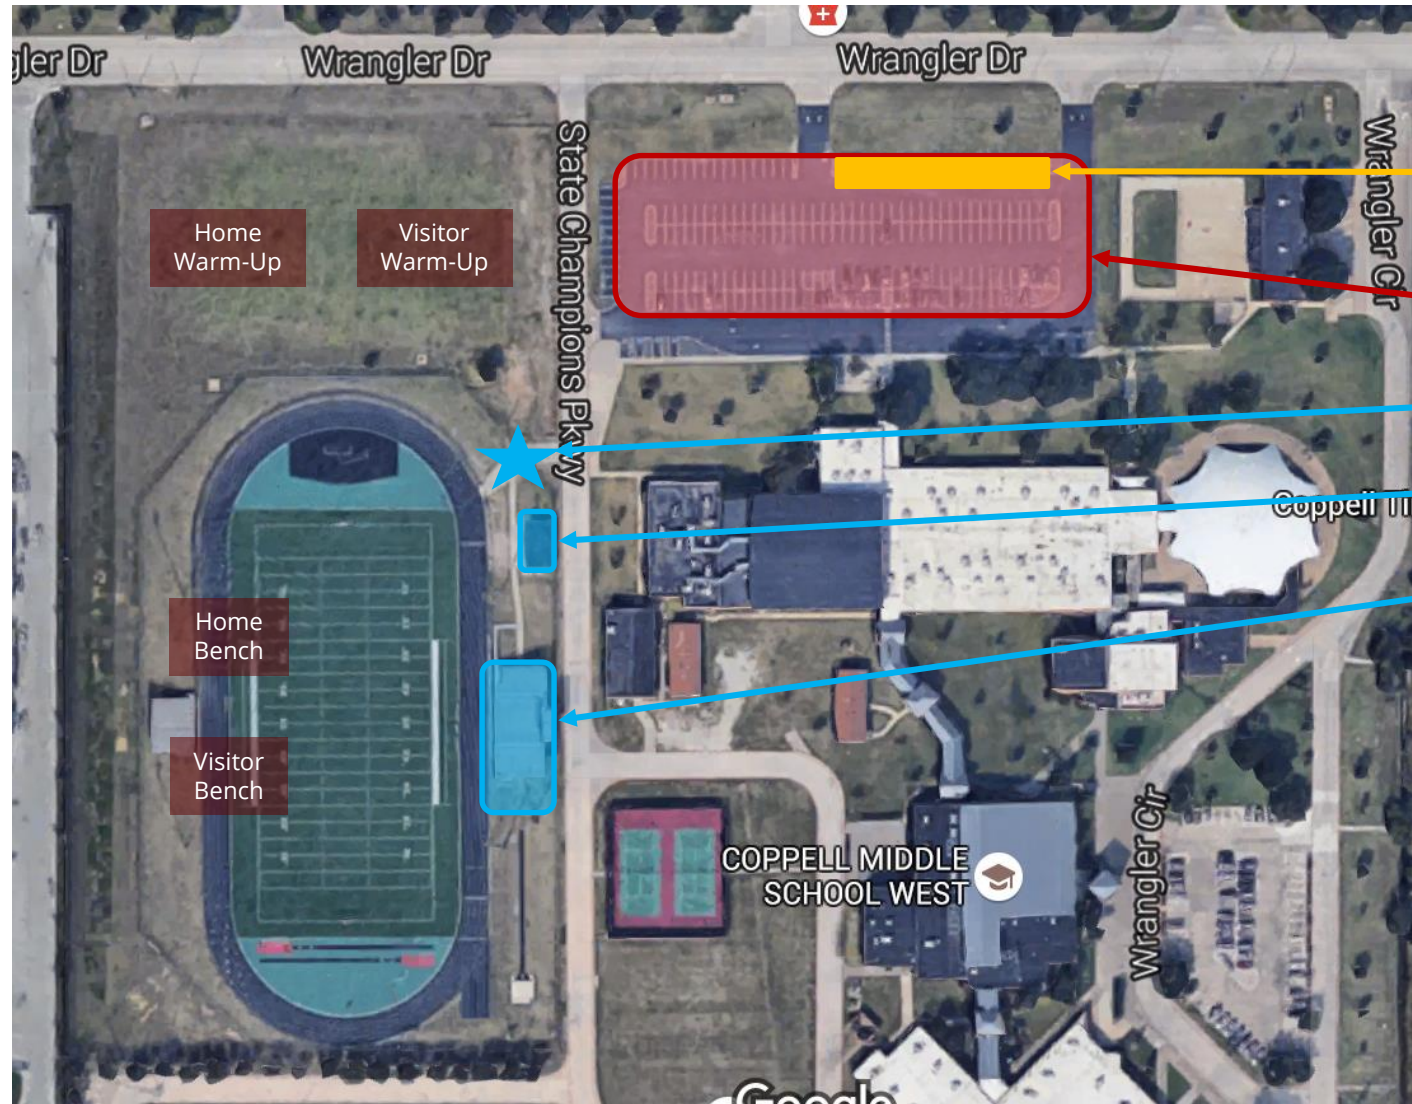

# COPPELL MIDDLE SCHOOL WEST

1301 Wrangler Drive, Coppell, Texas 75019 (Lesley Field)

**Bus Parking**

**Visitor Parking**

**Stadium Entry**

**Restrooms/Concessions**

**Audience Seating Area**