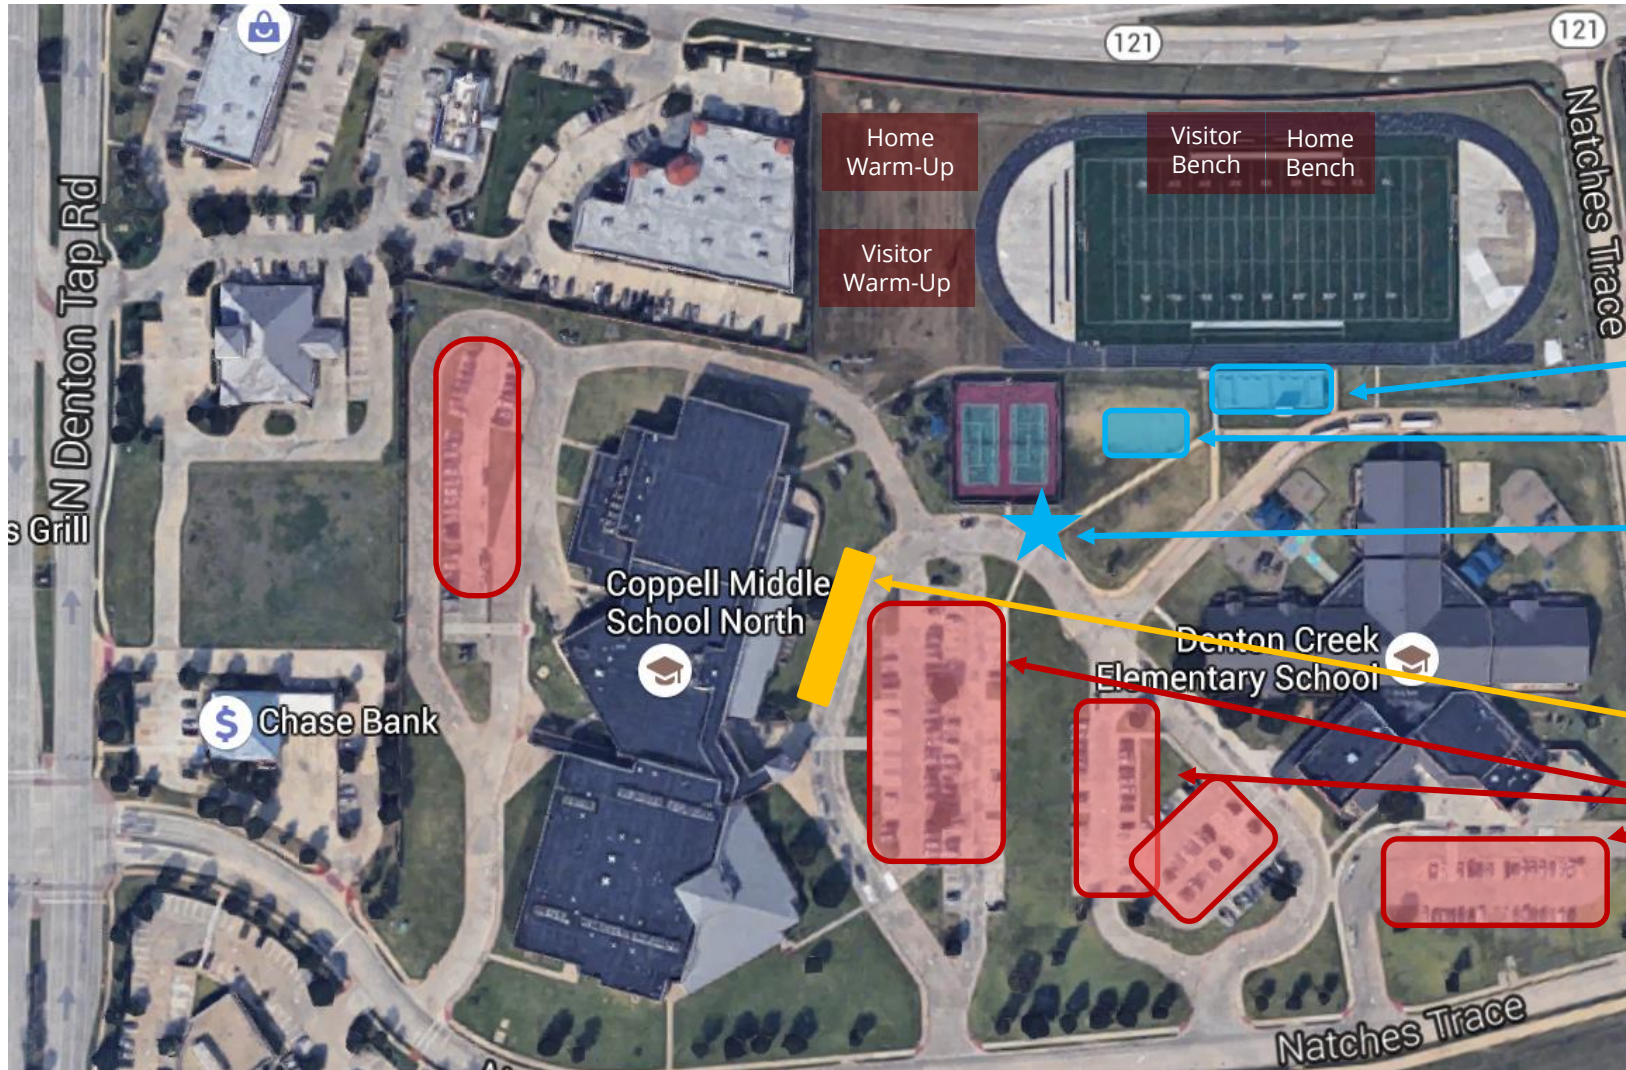

COPPELL MIDDLE SCHOOL NORTH

120 Natches Trace, Coppell, Texas 75019

Audience Seating Area

Restrooms/Concessions

Stadium Entry

Bus Parking

Visitor Parking